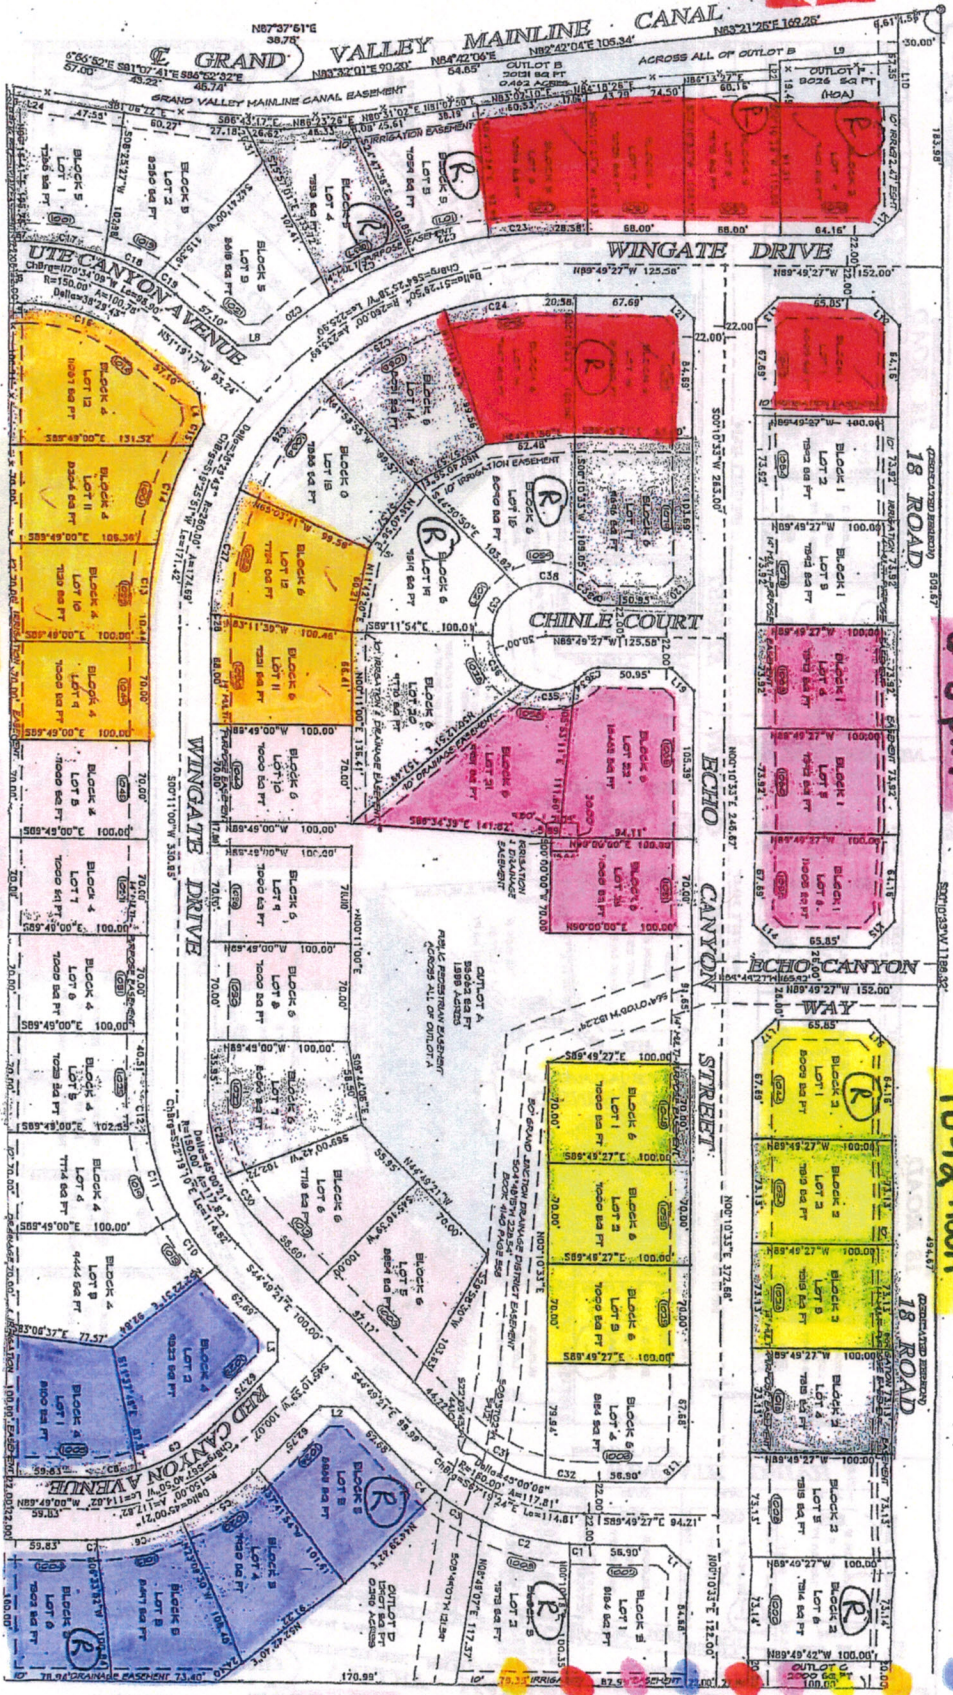

Monday
Thursday
Saturday

No watering on Tuesdays

8-10 Am
12-2 am

ECHO CANYON ESTATES 10-12 noon

- 4-6 Am
- 6-8 Am
- 8-10 Am
- 10-12 noon
- 12-2 pm
- 2-4 pm
- 4-6 pm
- 6-8 pm
- 8-10 pm
- 10-12 noon
- 12-2 am

6-8 am
4-6 pm

12-2 pm
6-8 pm

2-4 pm
2-4 am

4-6 am
10-12 noon

Wednesday
Thursday
Friday
Saturday
Sunday

No watering on Tuesdays

ECHO CANYON ESTATES

2-4 pm
2-4 pm

8-10 Am
12-2 pm

12-2 pm
6-8 pm

4-6 Am
10-12 noon

6-8 Am
4-6 pm

4-6 am
6-8 am
8-10 am
10-12 noon
12-2 pm
2-4 pm
4-6 pm
6-8 pm
8-10 am
12-2 am