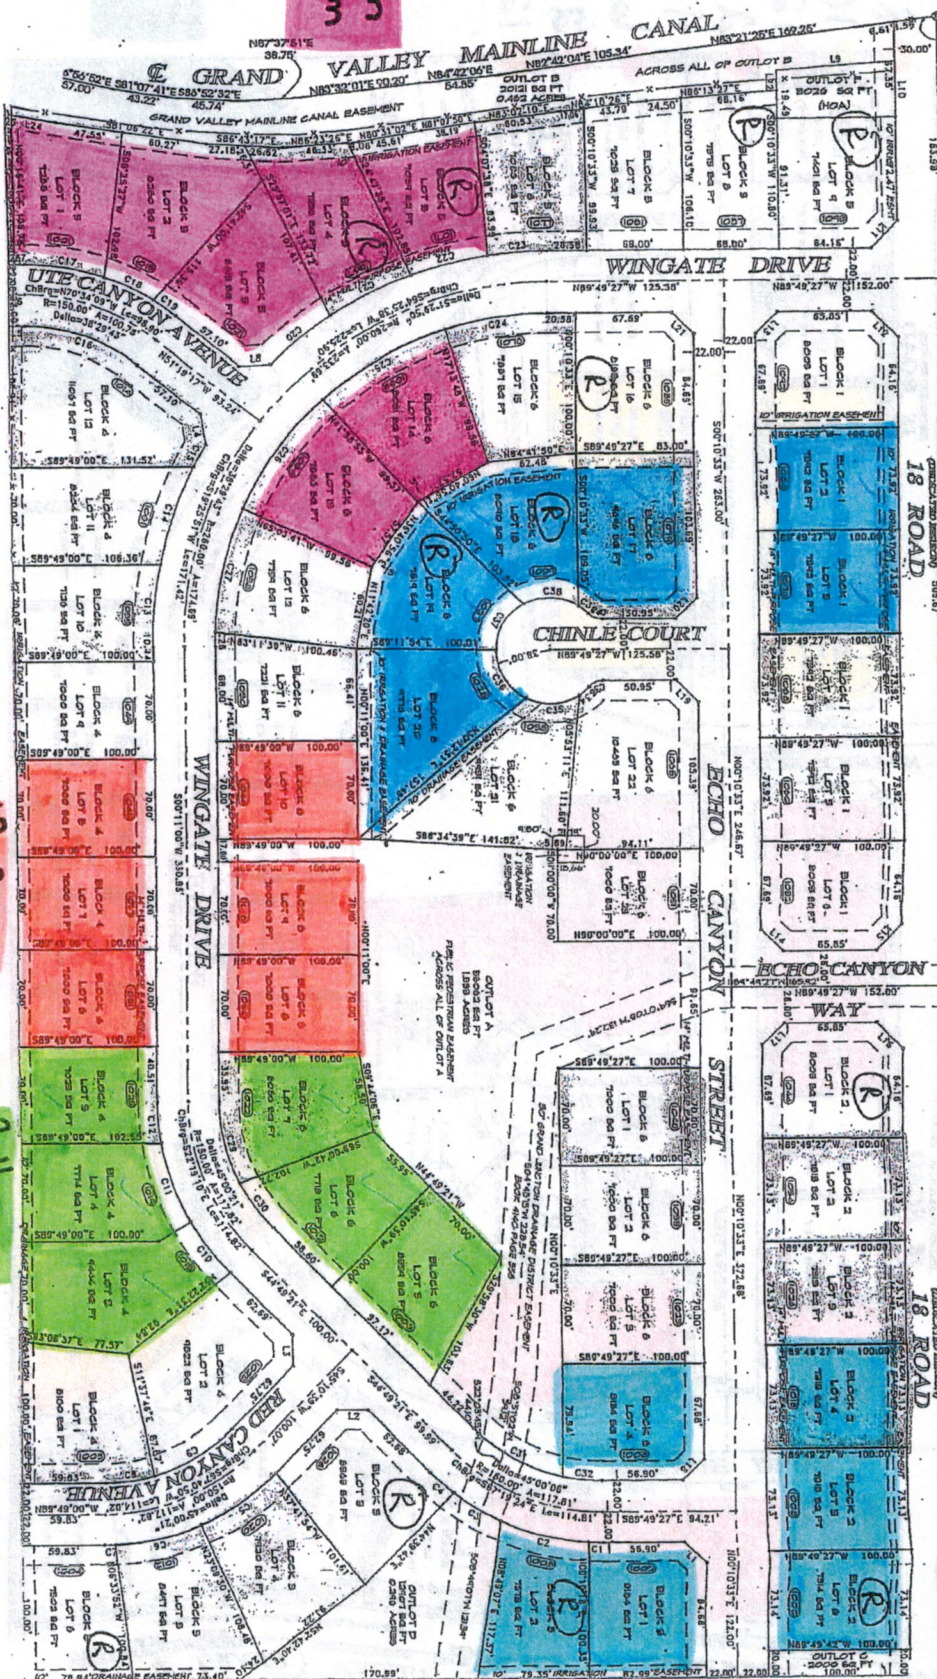

Monday
Thursday
Saturday

No watering on Tuesdays

8-10 Am
12-2 am

ECHO CANYON ESTATES 10-12 noon

- 4-6 Am
- 6-8 Am
- 8-10 Am
- 10-12 noon
- 12-2 pm
- 2-4 pm
- 4-6 pm
- 6-8 pm
- 8-10 pm
- 10-12 noon
- 12-2 am

6-8 am
4-6 pm

12-2 pm
6-8 pm

2-4 pm
2-4 am

4-6 am
10-12 noon

Wednesday
Thursday
Friday
Saturday
Sunday

No watering on Tuesdays

ECHO CANYON ESTATES

2-4 pm
2-4 pm

8-10 Am
12-2 pm

12-2 pm
6-8 pm

4-6 Am
10-12 noon

6-8 Am
4-6 pm

4-6 am
6-8 am
8-10 am
10-12 noon
12-2 pm
2-4 pm
4-6 pm
6-8 pm
8-10 am
12-2 am